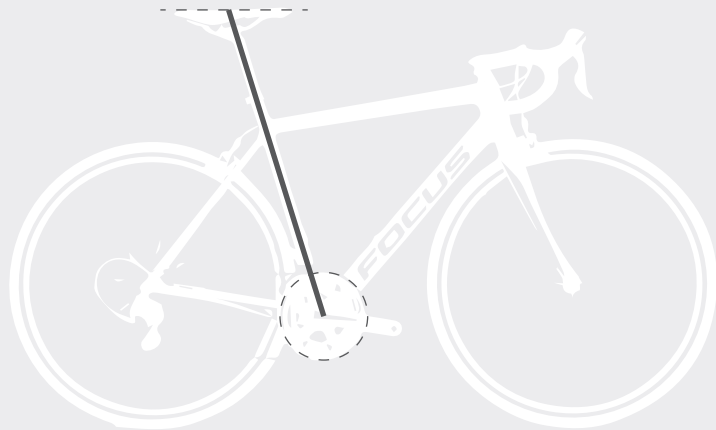

FRAME SIZES

You can select your bike's frame size, and advise of your preferred saddle height.

FRAME SIZE	YOUR HEIGHT (cm)		SADDLE HEIGHT (cm)	
	Min	Max	Min	Max
S / 51	162	173	65	76
M / 54	171	179	68	79
L / 57	177	185	71	82
XL / 60	183	191	74	85

MEASURING HEIGHTS

SADDLE HEIGHT

YOUR HEIGHT

EXACT FRAME GEOMETRY

FRAME SIZE CODE	S	▲ M	L	▲ XL
WHEEL SIZE (STANDARD)	700c	700c	700c	700c
A FRAME SIZES	m 510 mm	540 mm	570 mm	600 mm
B TOP TUBE	m 537 mm	552 mm	568.5 mm	589 mm
C HEAD TUBE ANGLE	72°	72.5°	73.5°	73.5°
D SEAT TUBE ANGLE	73.5°	73.5°	73.5°	73.5°
E CHAIN STAY LENGTH	m 408 mm	408 mm	408 mm	408 mm
F BB DROP	i 70 mm	70 mm	70 mm	70 mm
G HEAD TUBE	m 130 mm	145 mm	165 mm	185 mm
H FORK LENGTH	m 370 mm	370 mm	370 mm	370 mm
I FORK RAKE	i 43 mm	43 mm	43 mm	43 mm
J WHEELBASE	m 977 mm	987 mm	995 mm	1015 mm
K STACK	m 531 mm	547 mm	569 mm	588.5 mm
L REACH	m 380 mm	390 mm	400 mm	415 mm