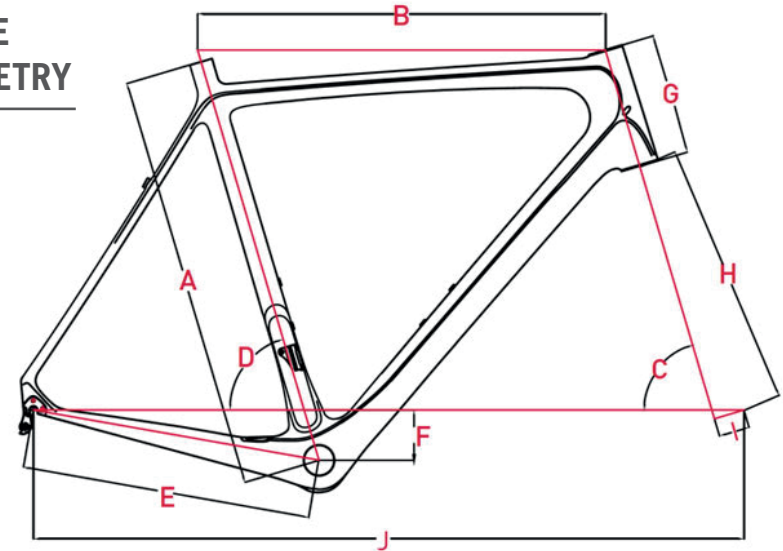

FRAME SIZES

You can select your bike's frame size, and advise of your preferred saddle height.

FRAME SIZE	YOUR HEIGHT (cm)		SADDLE HEIGHT (cm)	
	Min	Max	Min	Max
S / 51	162	173	65	76
M / 54	171	179	68	79
L / 57	177	185	71	82
XL / 60	183	191	74	85

MEASURING HEIGHTS

SADDLE HEIGHT

YOUR HEIGHT

EXACT FRAME GEOMETRY

FRAME SIZE CODE	S	▲ M	L	▲ XL
WHEEL SIZE (STANDARD)	700c	700c	700c	700c
A FRAME SIZES	m 510 mm	540 mm	570 mm	600 mm
B TOP TUBE	m 537 mm	552 mm	568.5 mm	589 mm
C HEAD TUBE ANGLE	72°	72.5°	73.5°	73.5°
D SEAT TUBE ANGLE	73.5°	73.5°	73.5°	73.5°
E CHAIN STAY LENGTH	m 408 mm	408 mm	408 mm	408 mm
F BB DROP	i 70 mm	70 mm	70 mm	70 mm
G HEAD TUBE	m 130 mm	145 mm	165 mm	185 mm
H FORK LENGTH	m 370 mm	370 mm	370 mm	370 mm
I FORK RAKE	i 43 mm	43 mm	43 mm	43 mm
J WHEELBASE	m 977 mm	987 mm	995 mm	1015 mm
K STACK	m 531 mm	547 mm	569 mm	588.5 mm
L REACH	m 380 mm	390 mm	400 mm	415 mm